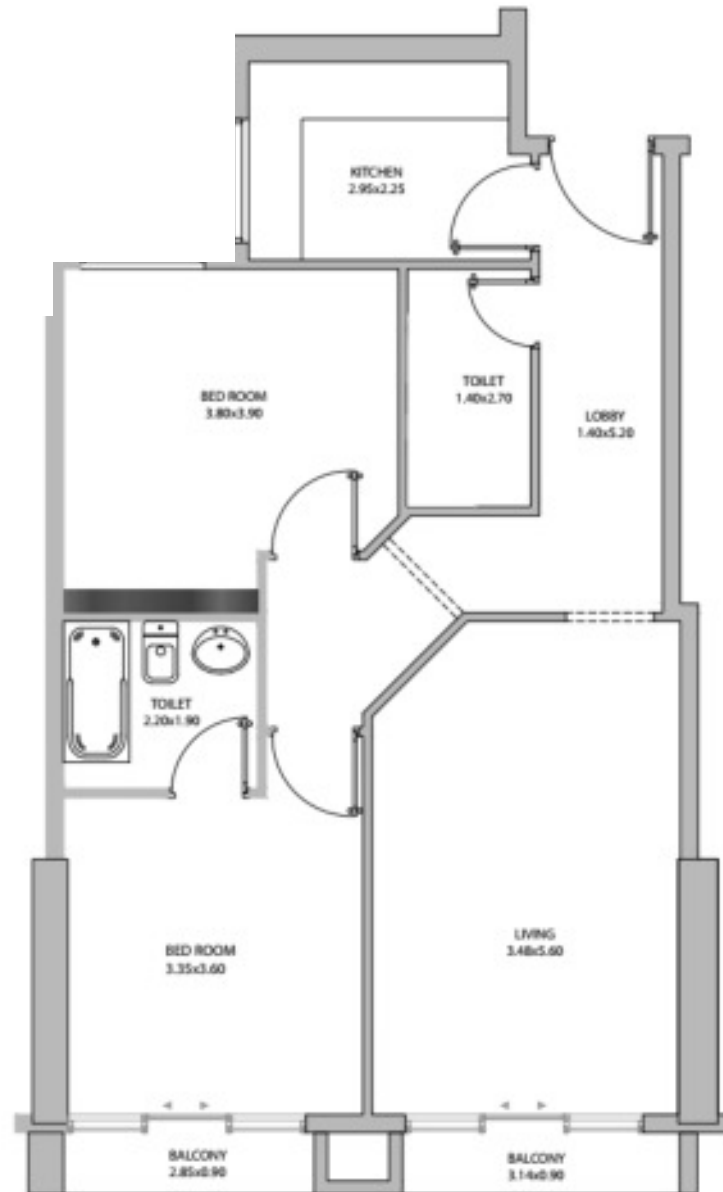

2 BEDROOM – TYPE 01
WITH BALCONY
03- SERIES

٢ غرف نوم

UNIT AREA : 1609.36 SQF |
BALCONY AREA: 57.96 SQF |
TOTAL AREA: 1611.75 SQF |