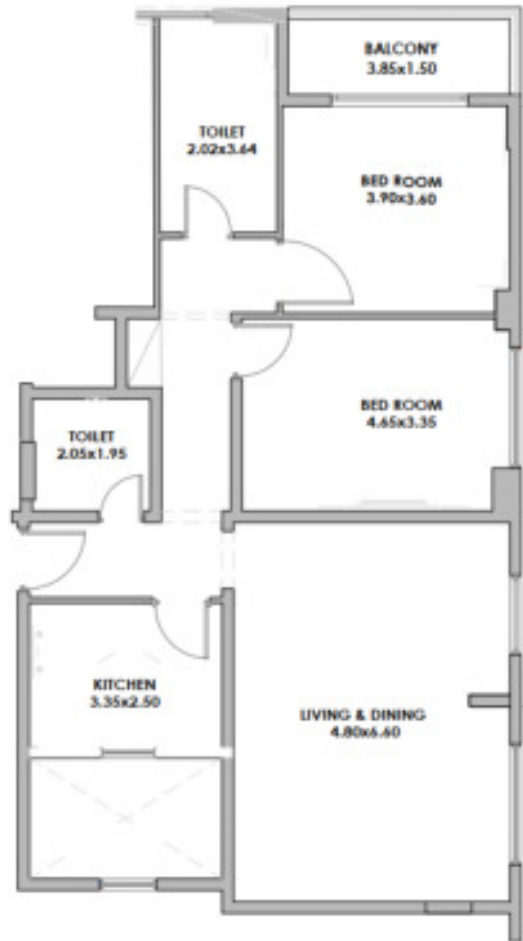

**2 BEDROOM TYPE – 01**  
**WITH BALCONY**  
01- SERIES

٢ غرف نوم

UNIT AREA : 1142.31 SQF |  
BALCONY AREA: 62.16 SQF |  
TOTAL AREA: 1204.47 SQF |

Disclaimer: All images used are for illustrative purposes only. All fittings and interior decorative items shown are for illustrative purposes only.