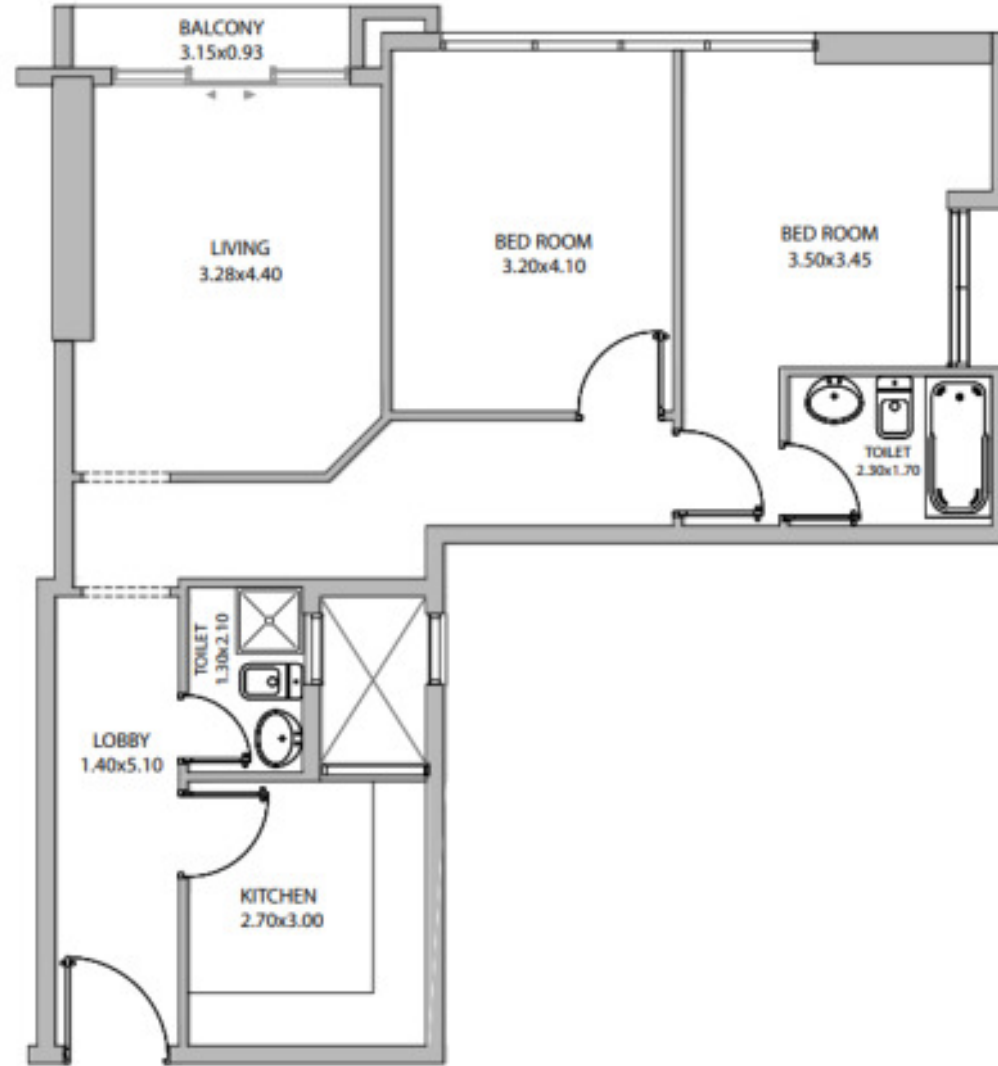

2 BEDROOM – TYPE 02
WITH BALCONY
05- SERIES

٢ غرف نوم

UNIT AREA : 781.96 SQF |
BALCONY AREA : 37.67 SQF |
TOTAL AREA : 788.16 SQF |