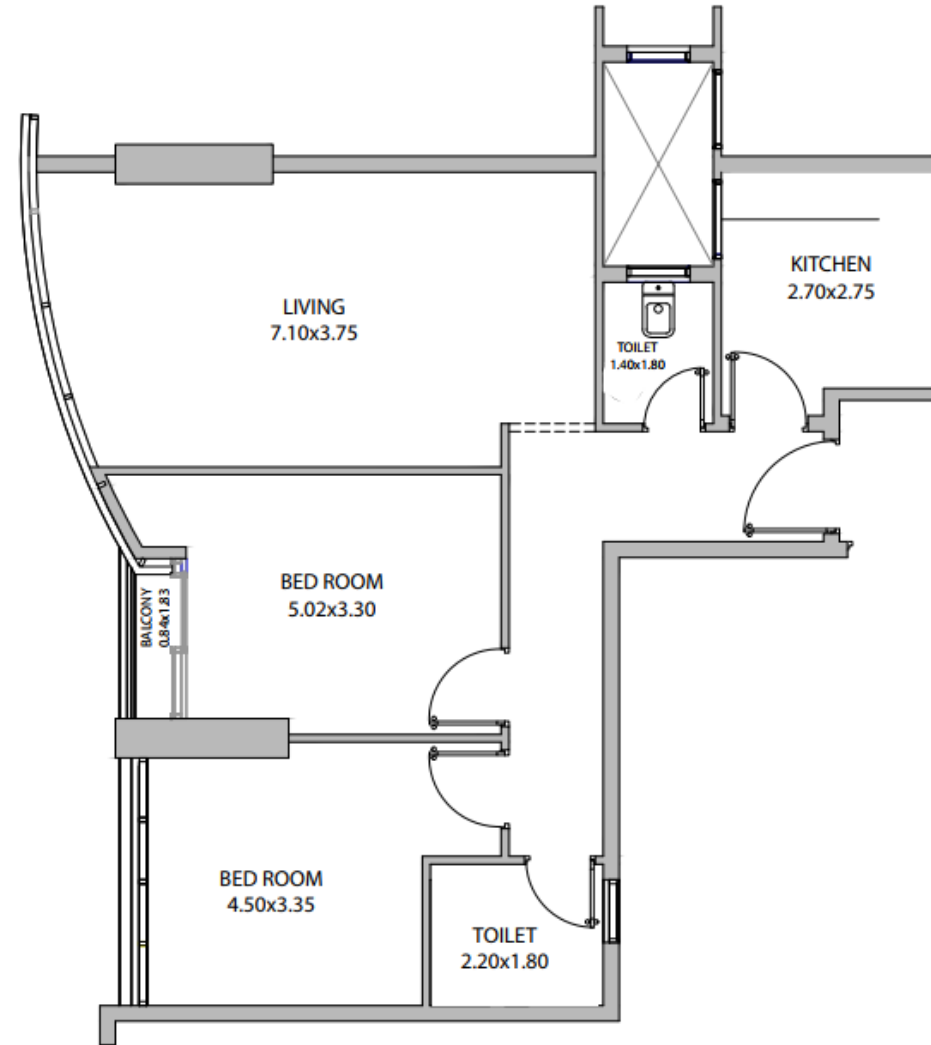

2 BEDROOM – TYPE 03  
WITH BALCONY  
11- SERIES

٢ غرف نوم

UNIT AREA : 818.51 SQ-F  
BALCONY AREA: 15.71 SQ-F  
TOTAL AREA: 834.22 SQ-F