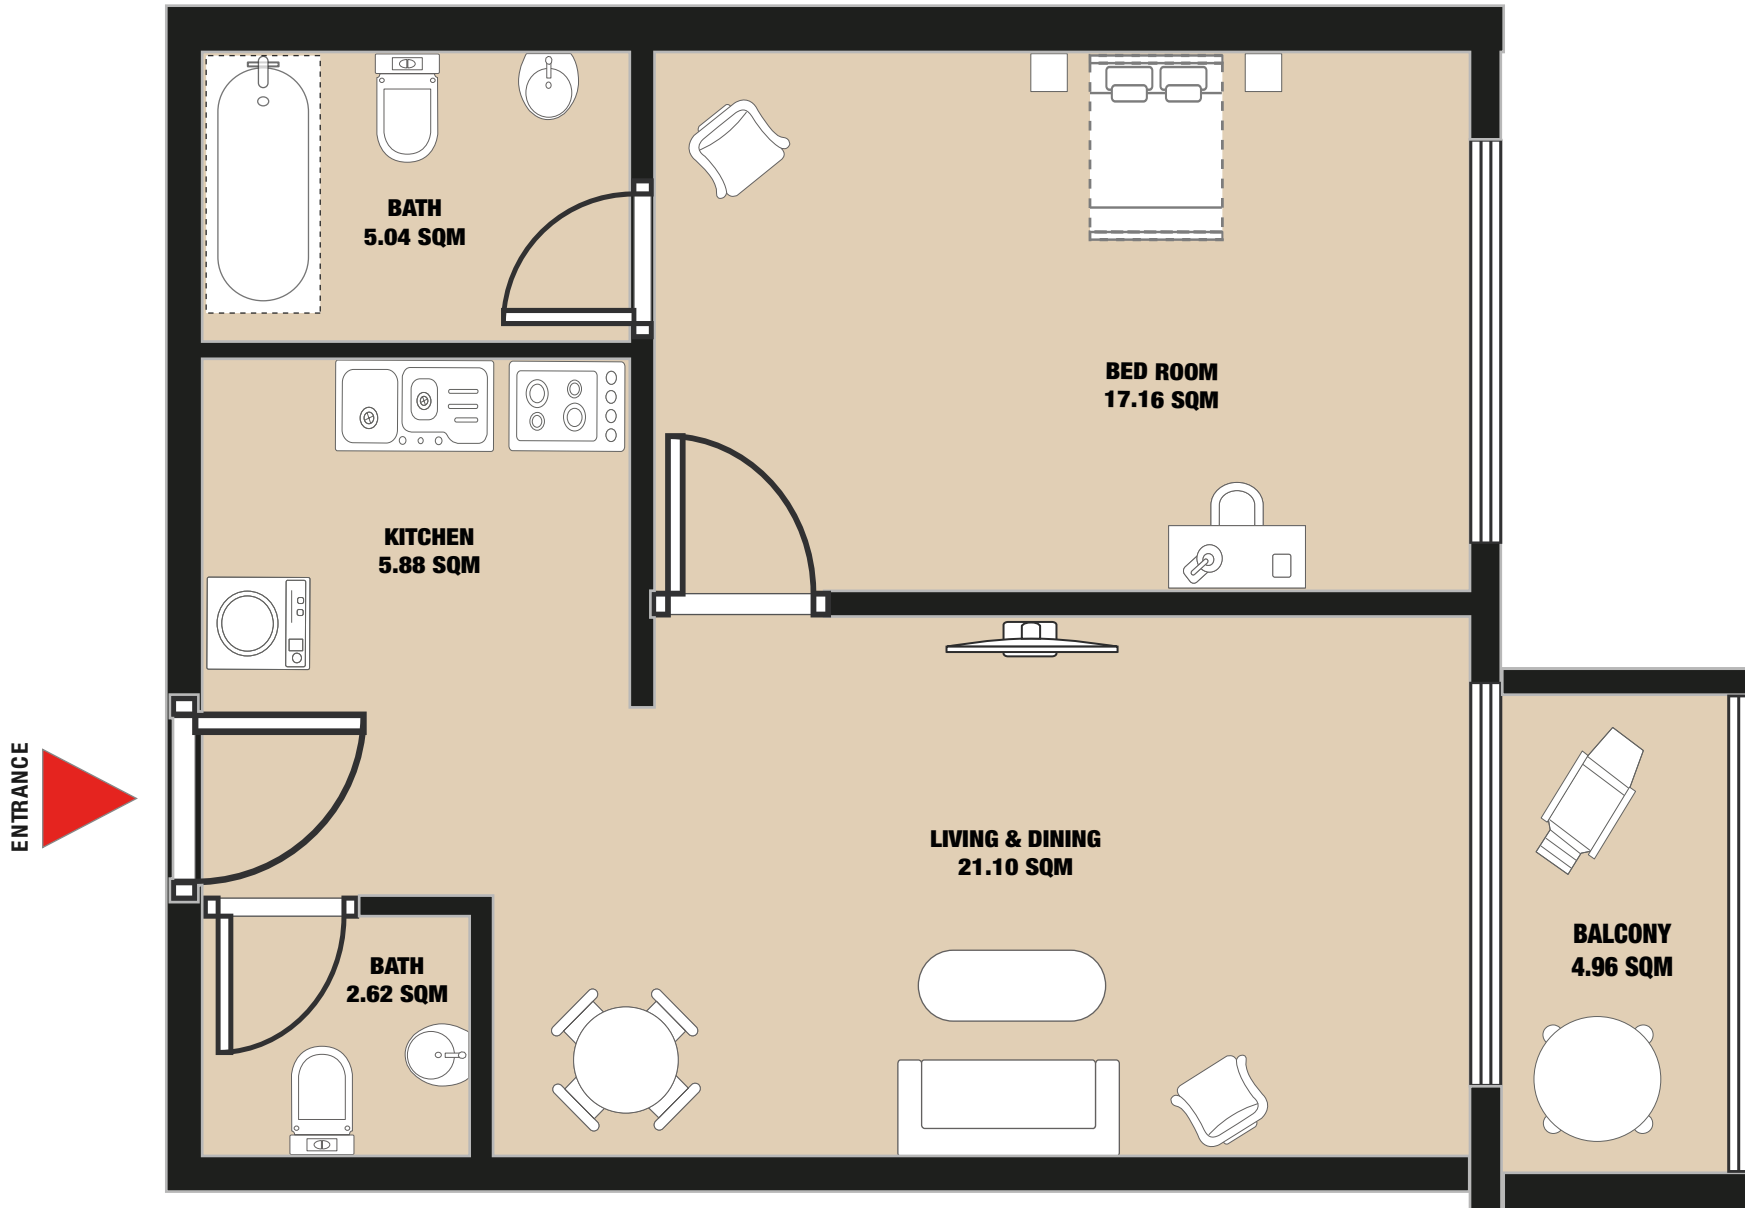

1 BEDROOM APARTMENT

LIVING ROOM+KITCHEN+2BATHROOM

05- SERIES

شقة 1 غرف نوم

صالة+مطبخ+2حمام

نموذج 05

SHEIKH BIN ZAYED ROAD E11

TOTAL GROSS AREA: 868.10 SQFT