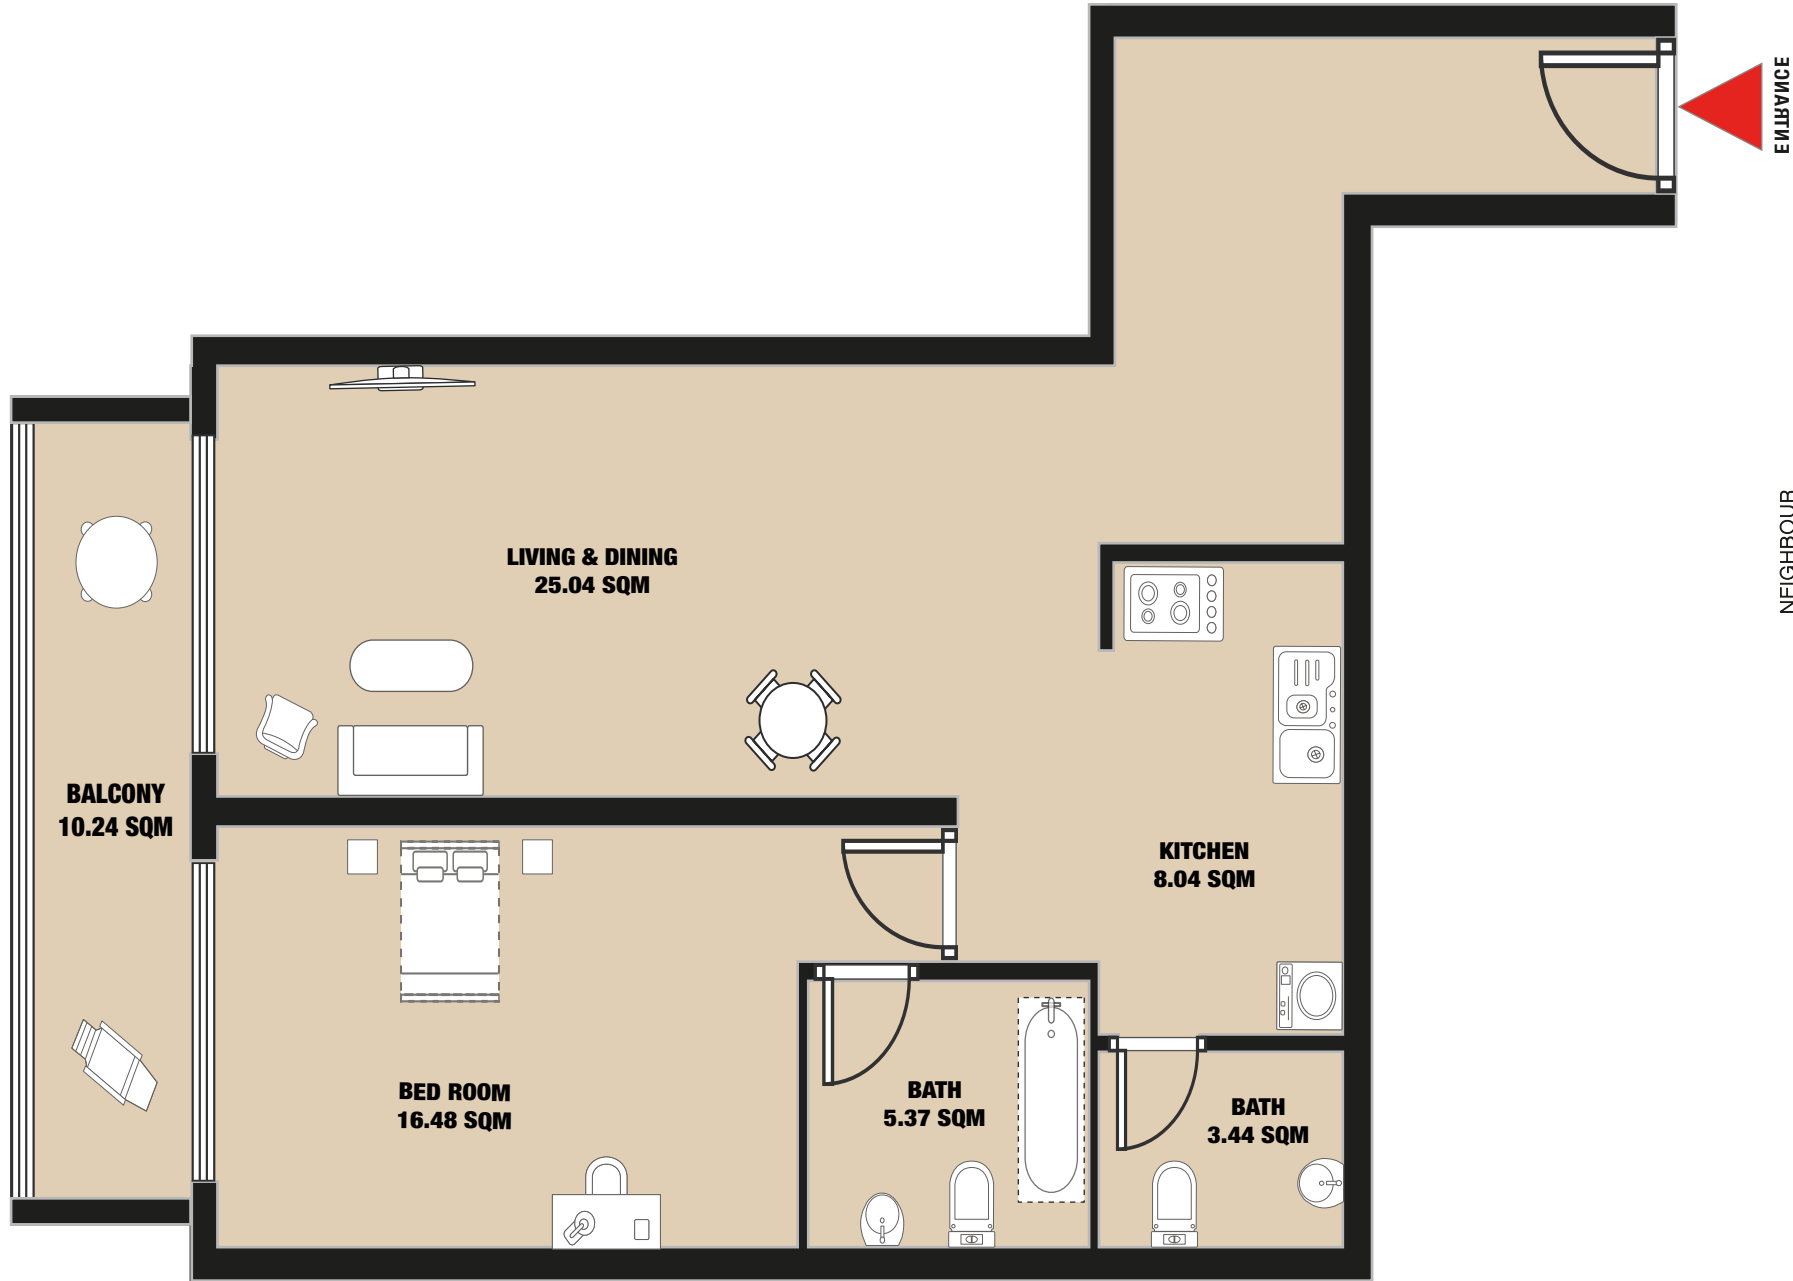

1 BEDROOM APARTMENT

BALCONY+LIVING ROOM+KITCHEN+2BATHROOM

16- SERIES

شقة 1 غرف نوم

بلكونة+صاله+مطبخ+2حمام

نموذج 16

TOTAL GROSS AREA: 1,100.60 SQFT