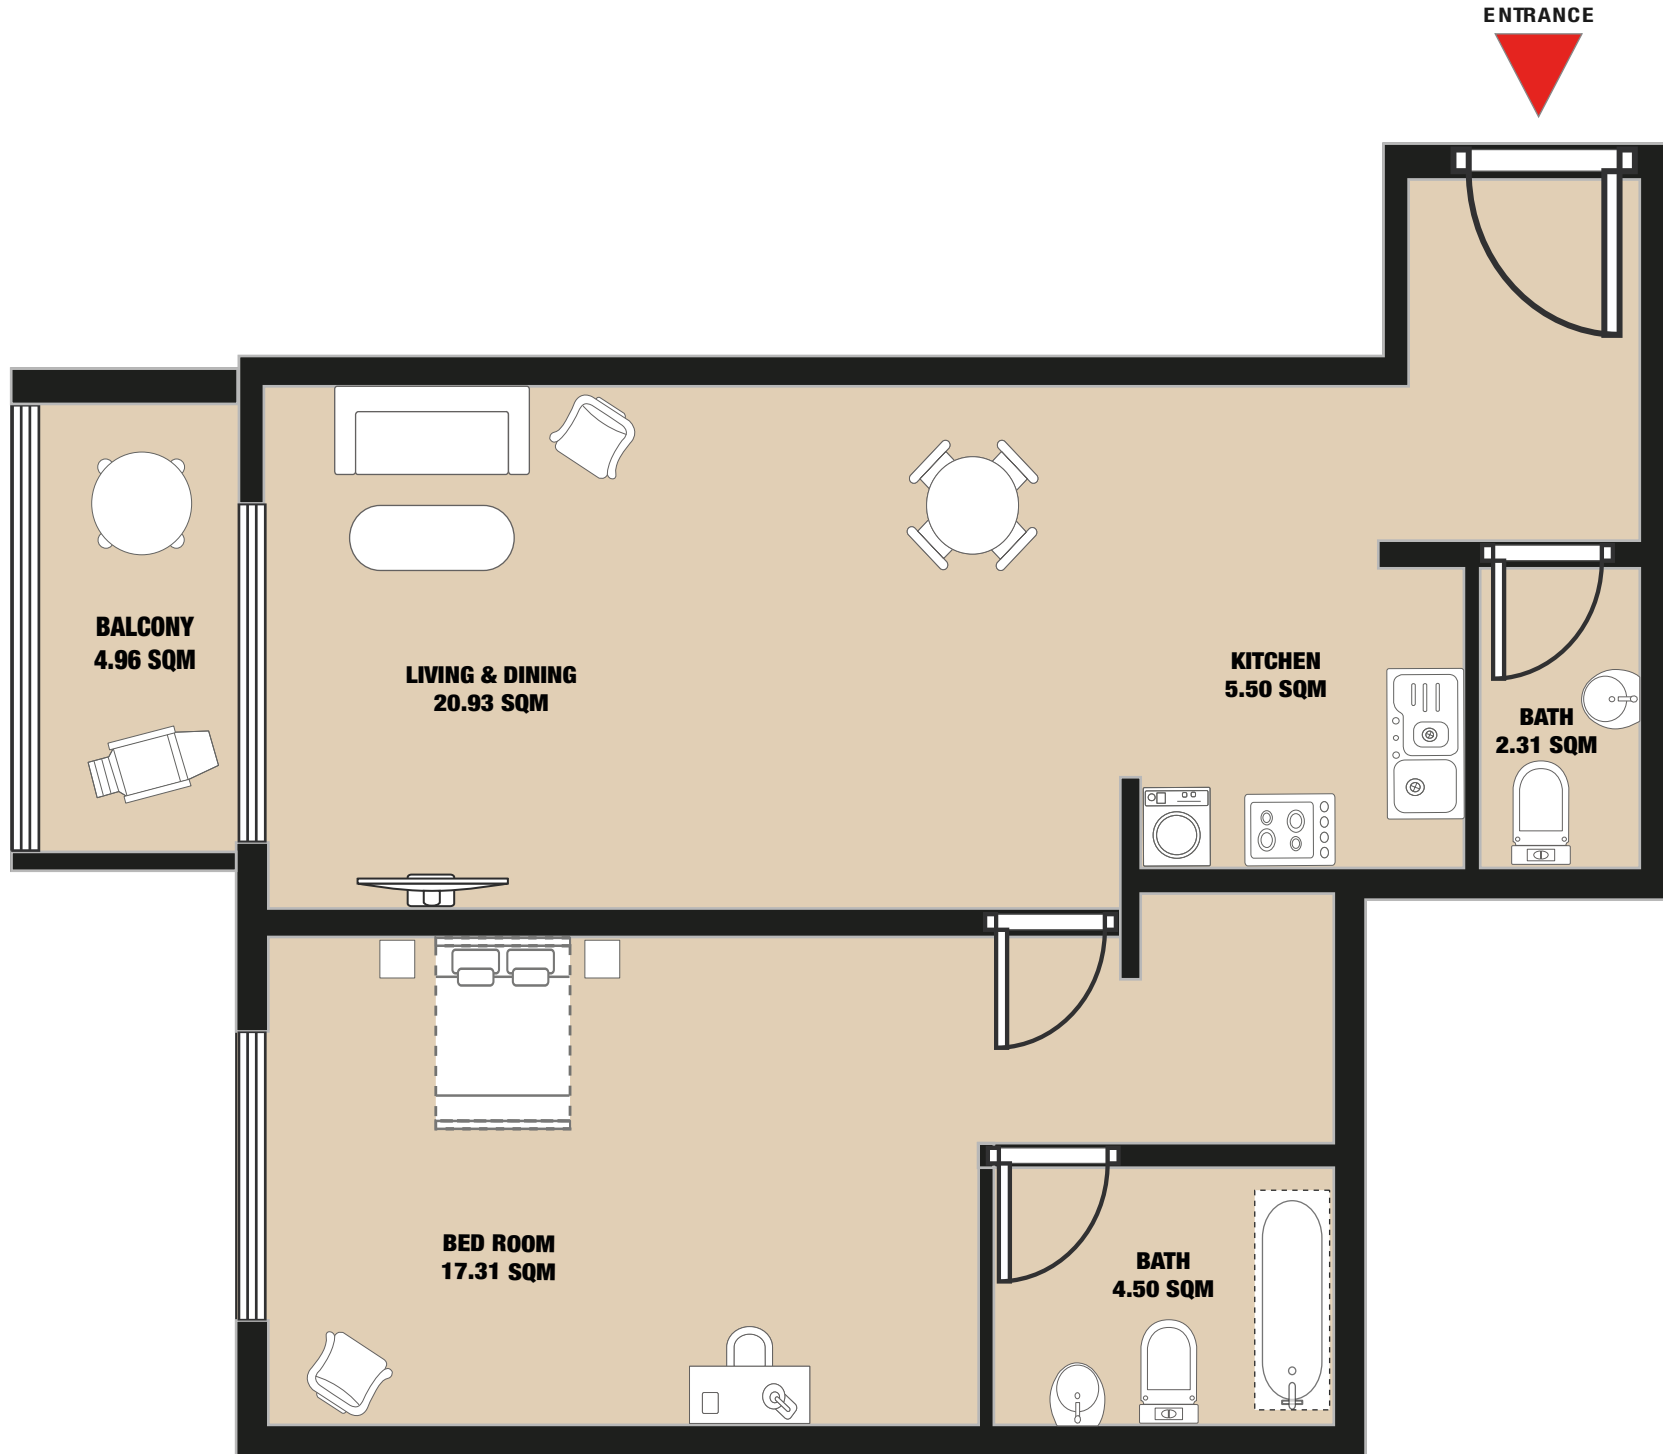

1 BEDROOM APARTMENT

BALCONY+LIVING ROOM+KITCHEN+2BATHROOM

17- SERIES

شقة 1 غرف نوم

بلكونة+صاله+مطبخ+2حمام

نموذج 17

SHEIKH BIN ZAYED ROAD E11

TOTAL GROSS AREA: 999.53 SQFT