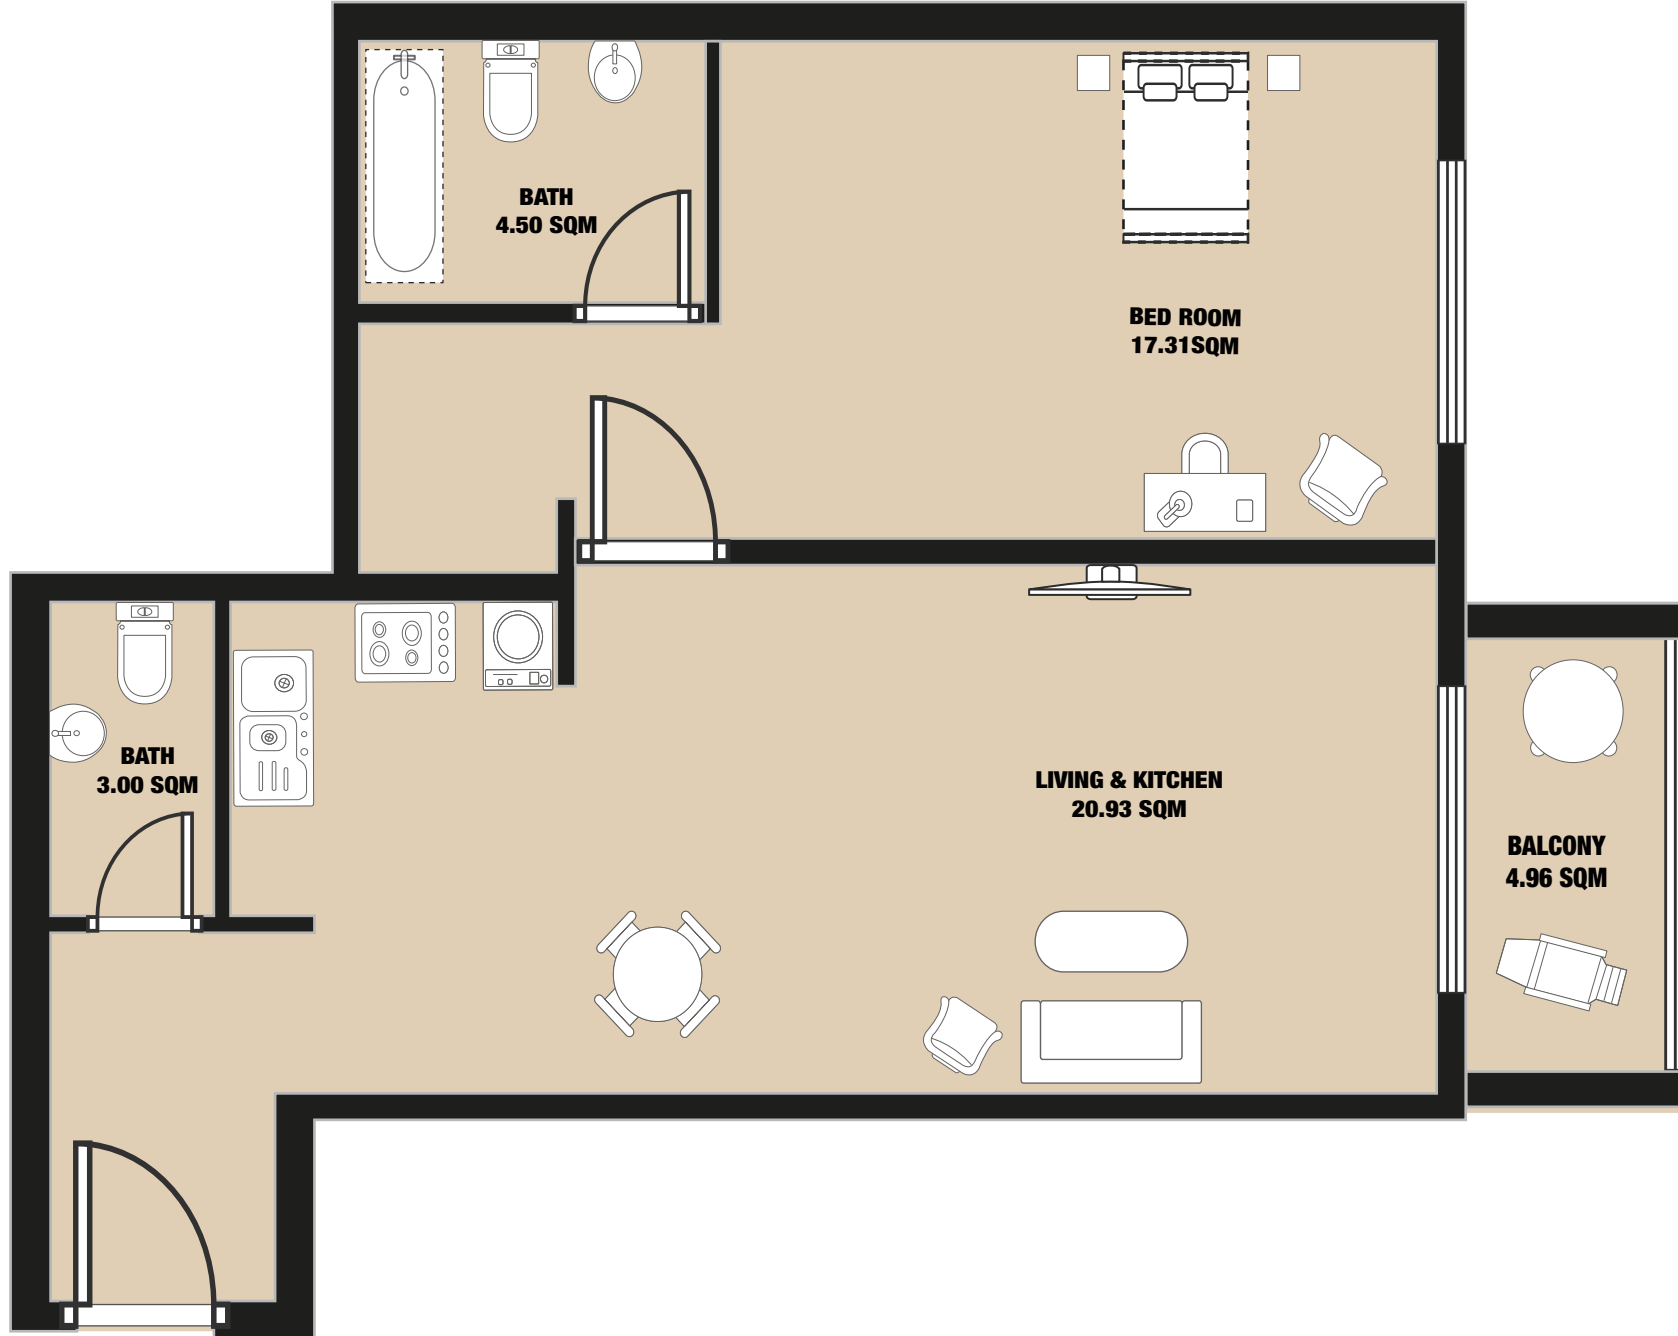

1 BEDROOM APARTMENT

BALCONY+LIVING ROOM+KITCHEN+2BATHROOM

08- SERIES

شقة 1 غرف نوم

بلكونة+صاله+مطبخ+2حمام

نموذج 08

SHEIKH BIN ZAYED ROAD E11

TOTAL GROSS AREA: 868.10 SQFT