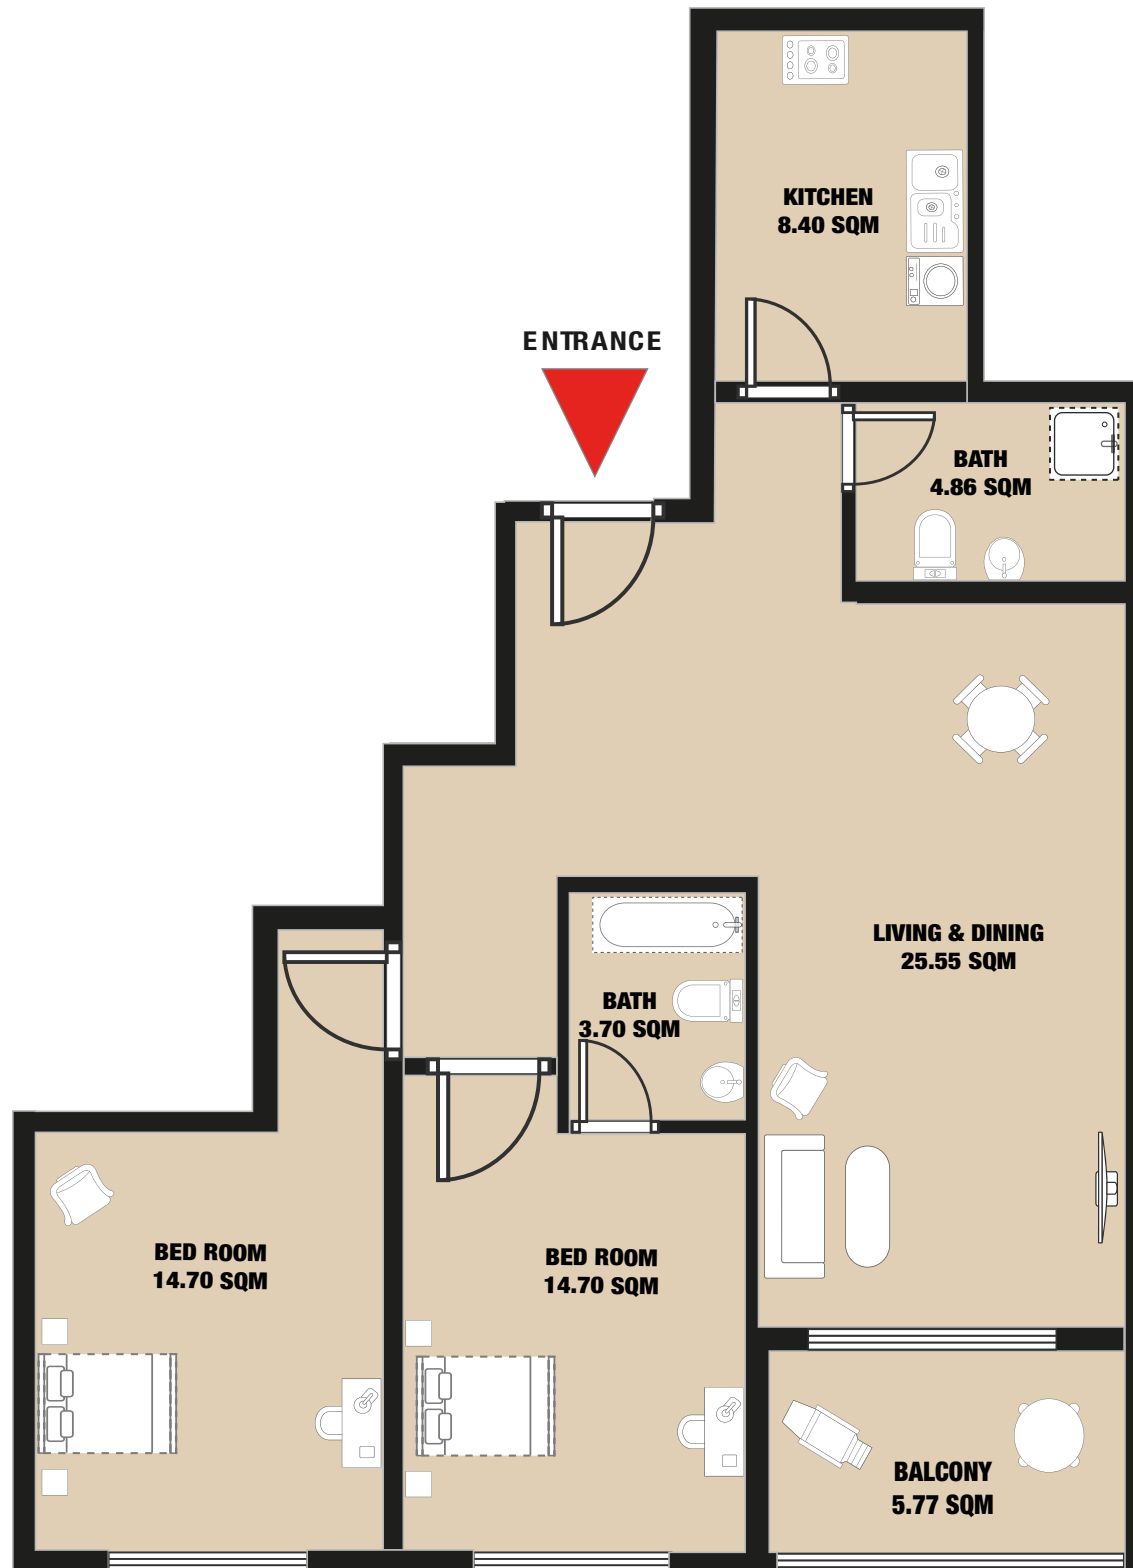

# 2 BEDROOM APARTMENT

2BALCONY+LIVING ROOM+KITCHEN+2BATHROOM

12- SERIES

شقة 2 غرف نوم  
2بلكونة+صالة+مطبخ+2حمام

نموذج 12

TOTAL GROSS AREA: 1,540 SQFT