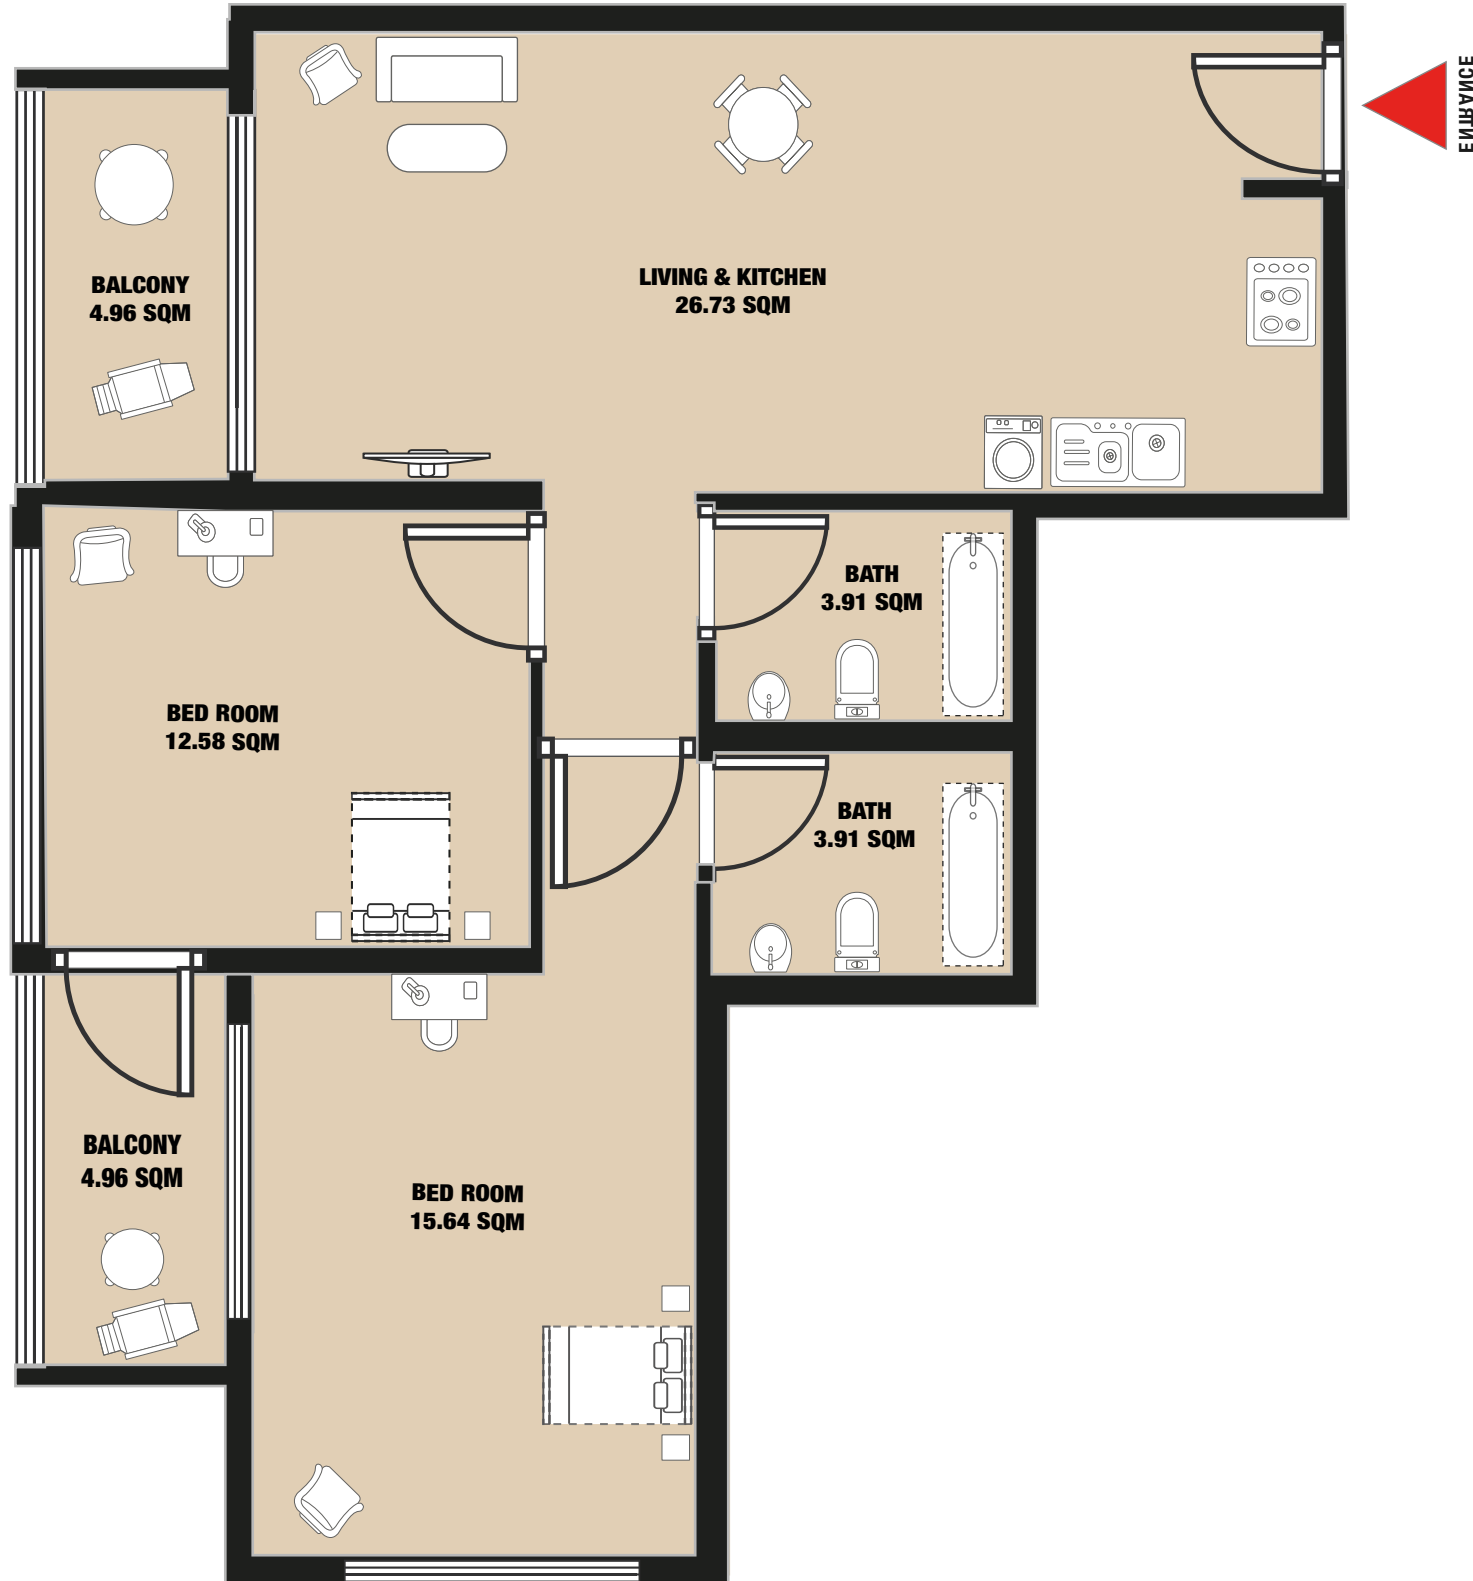

2 BEDROOM APARTMENT

2BALCONY+LIVING ROOM+KITCHEN+2BATHROOM

13- SERIES

شقة 2 غرف نوم

2بلكونة+صالة+مطبخ+2حمام

نموذج 13

TOTAL GROSS AREA: 1,147.75 SQFT