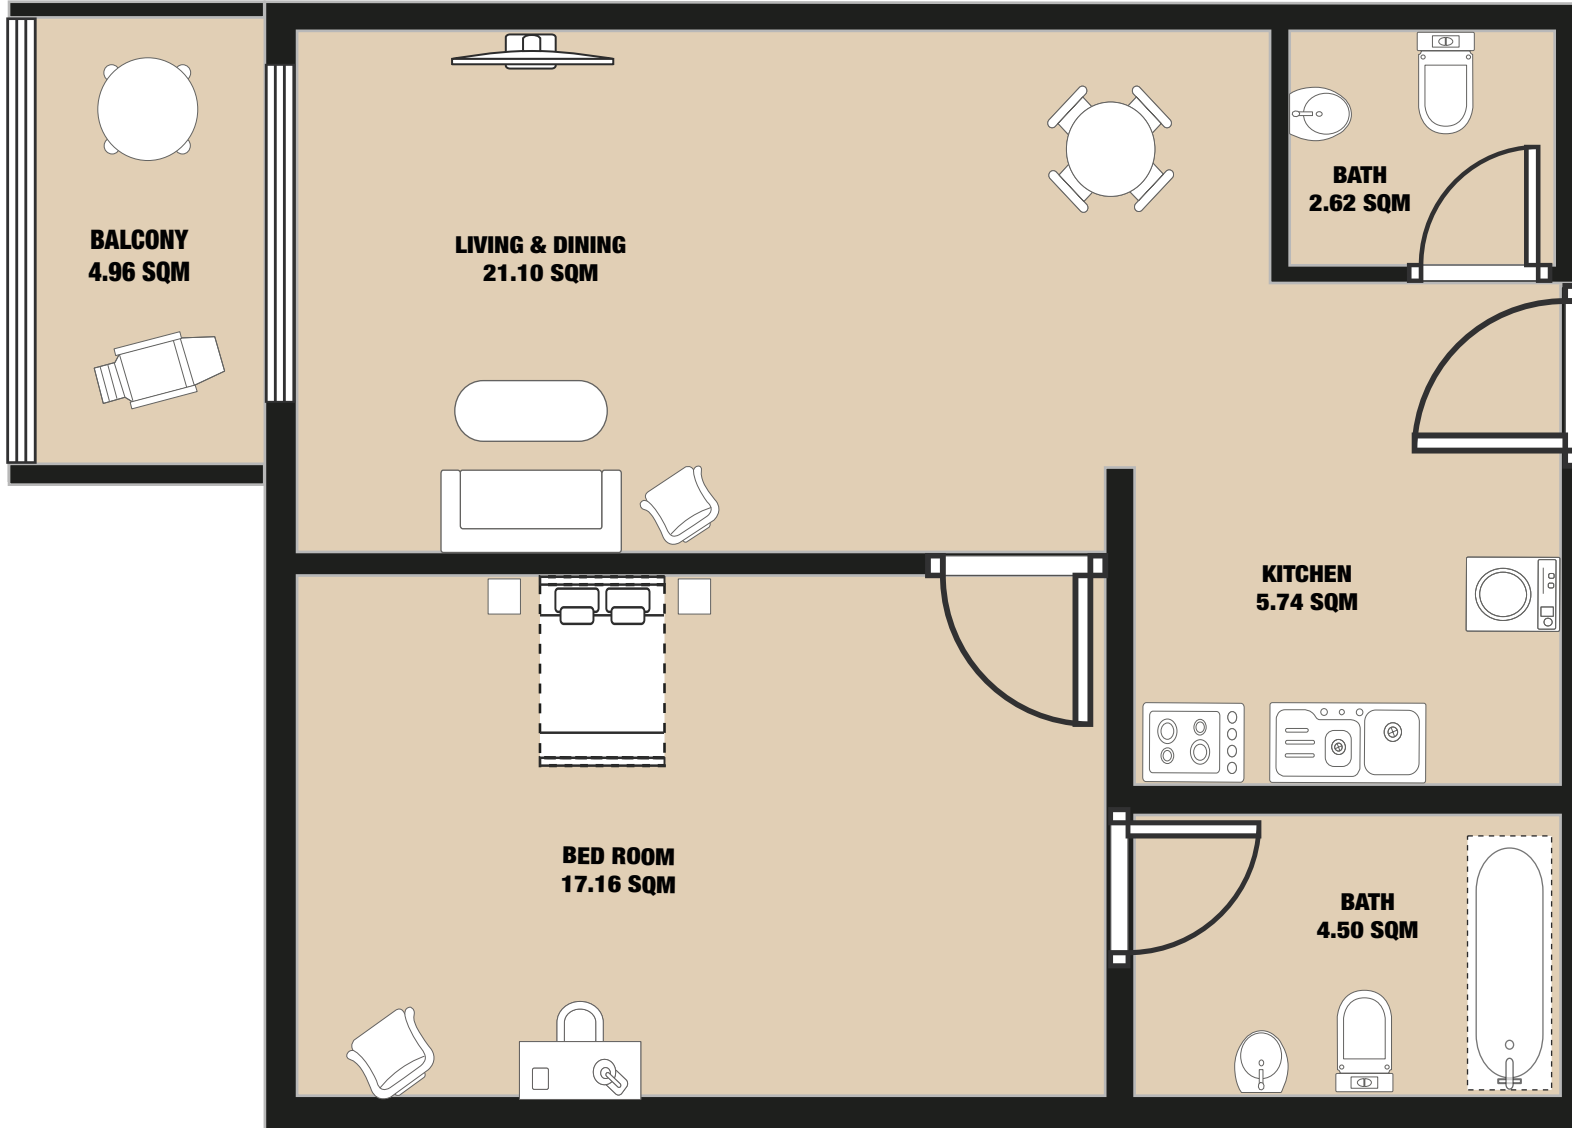

1 BEDROOM APARTMENT

BALCONY+LIVING ROOM+KITCHEN+2BATHROOM

14- SERIES

شقة 1 غرف نوم

بلكونة+طالعة+مطبخ+2حمام

نموذج 14

SHEIKH BIN ZAYED ROAD E11

TOTAL GROSS AREA: 868.10 SQFT