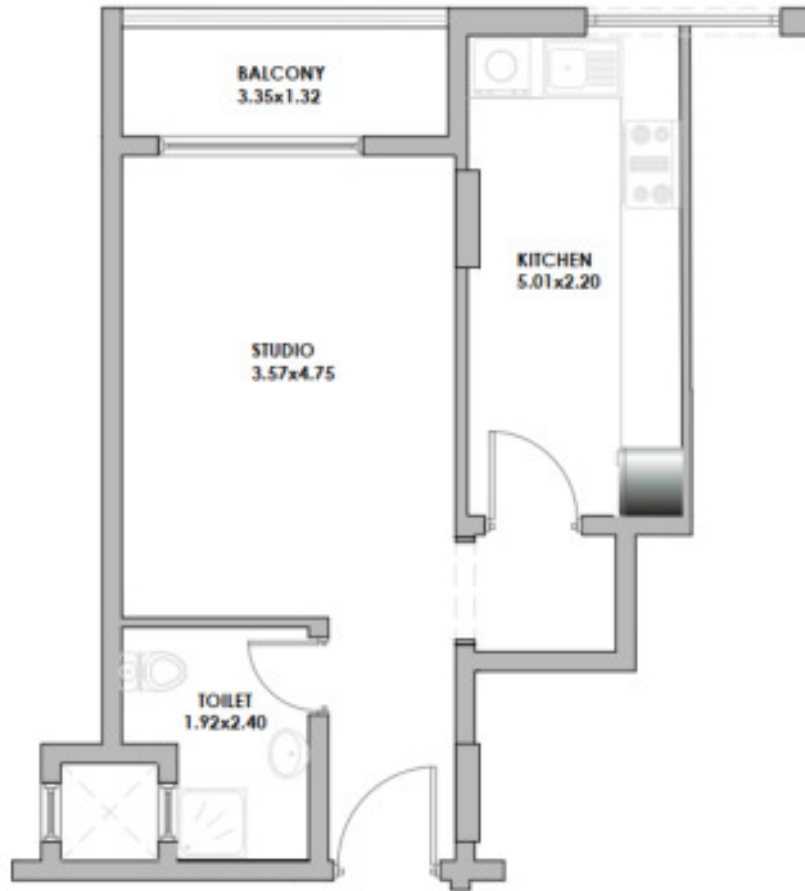

**STUDIO
WITH BALCONY
02- SERIES**

استوديو

UNIT AREA : 151.38 SQF |
BALCONY AREA: 47.59
TOTAL AREA: 198.97 SQF |

Disclaimer: All images used are for illustrative purposes only. All fittings and interior decorative items shown are for illustrative purposes only.