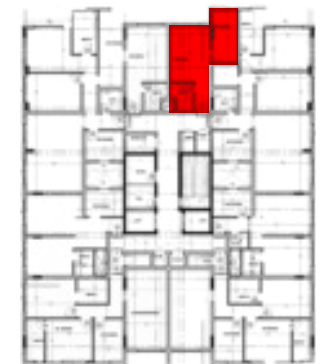

**STUDIO
WITH BALCONY
02- SERIES**

استوديو

UNIT AREA : 151.38 SQF |
BALCONY AREA: 47.59
TOTAL AREA: 198.97 SQF |

Disclaimer: All images used are for illustrative purposes only. All fittings and interior decorative items shown are for illustrative purposes only.