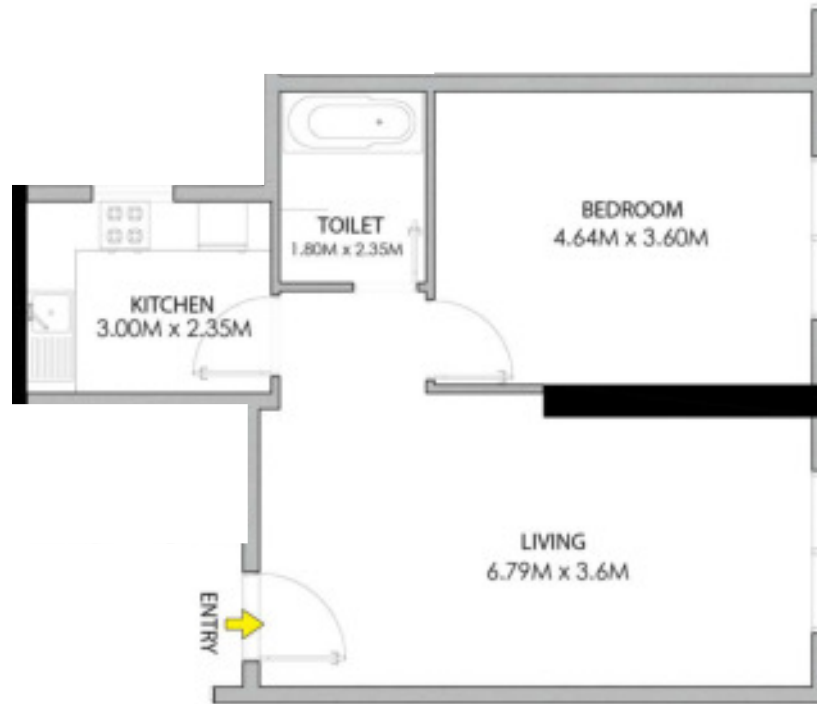

1 BEDROOM TYPE – 01
01- SERIES

غرفة نوم

TOTAL AREA: 812.14 SQFT