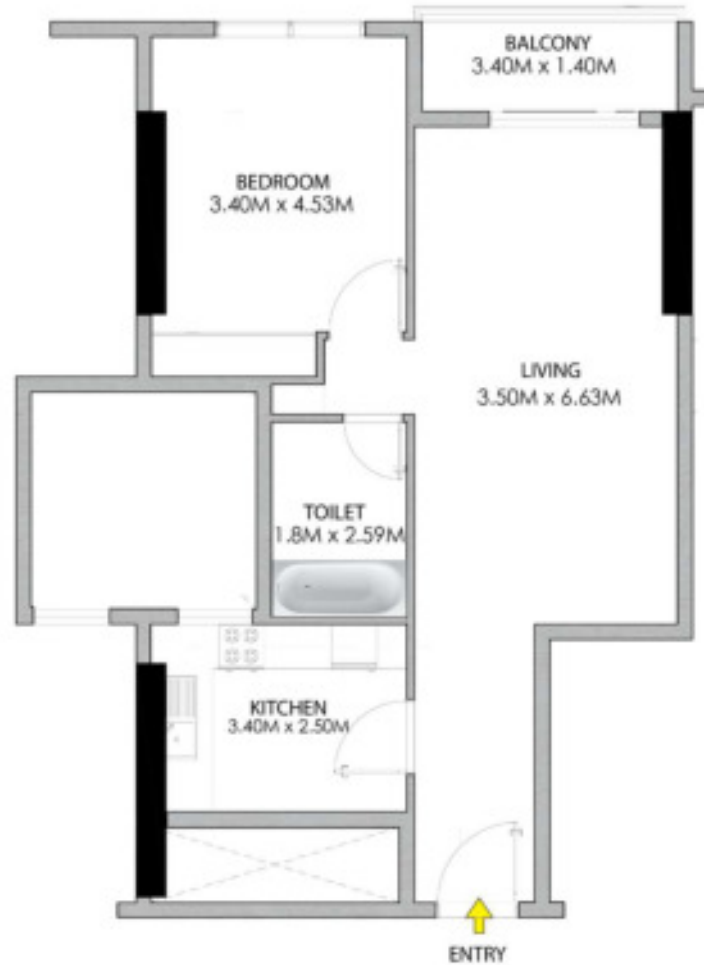

1 BEDROOM TYPE – 02
WITH BALCONY
03- SERIES

غرفة نوم 2

TOTAL AREA: 966.59 SQFT