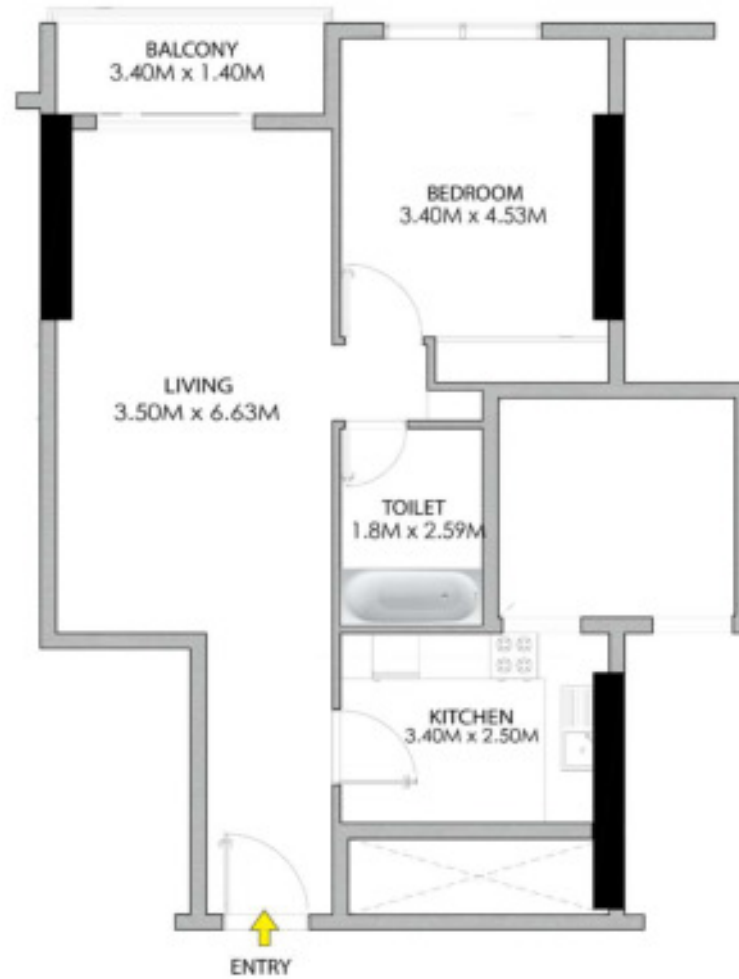

1 BEDROOM TYPE – 03
WITH BALCONY
04- SERIES

غرفة نوم

TOTAL AREA: 969.17 SQFT