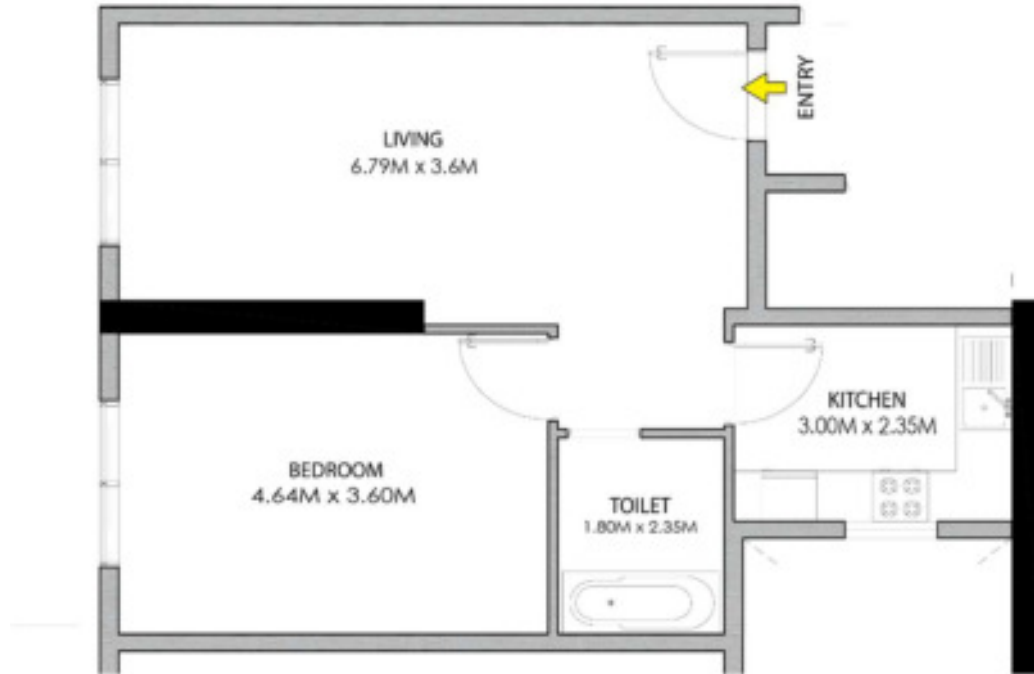

1 BEDROOM TYPE – 04
06- SERIES

غرفة نوم

TOTAL AREA: 816.91 SQFT