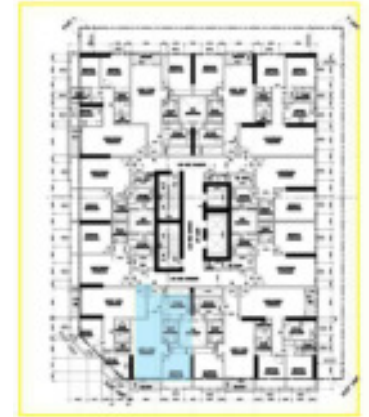

1 BEDROOM TYPE – 07  
WITH BALCONY  
09- SERIES

غرفة نوم

TOTAL AREA: 959.78 SQFT