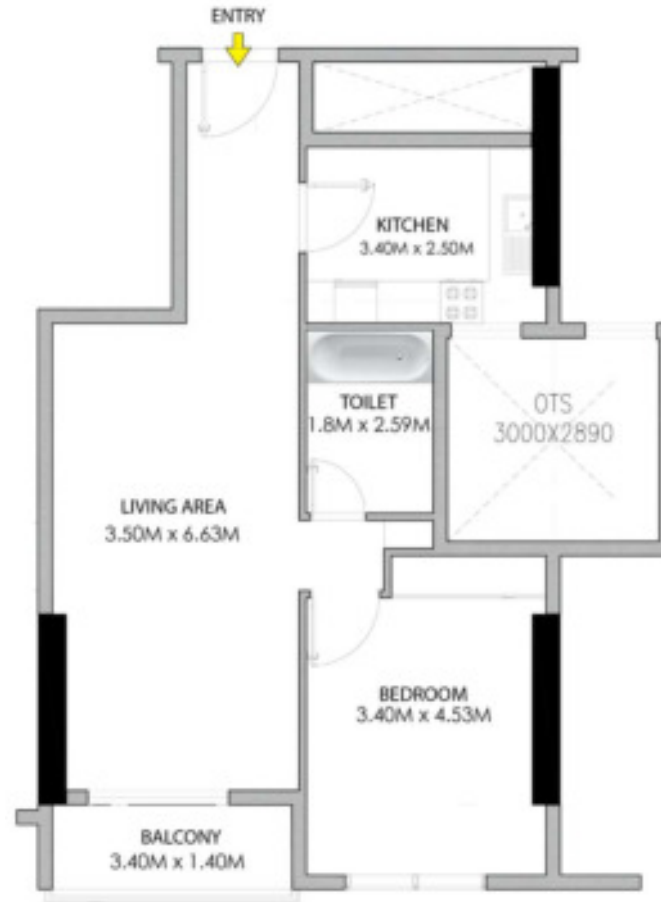

1 BEDROOM TYPE – 08
WITH BALCONY
10- SERIES

غرفة نوم

TOTAL AREA: 979.52 SQFT