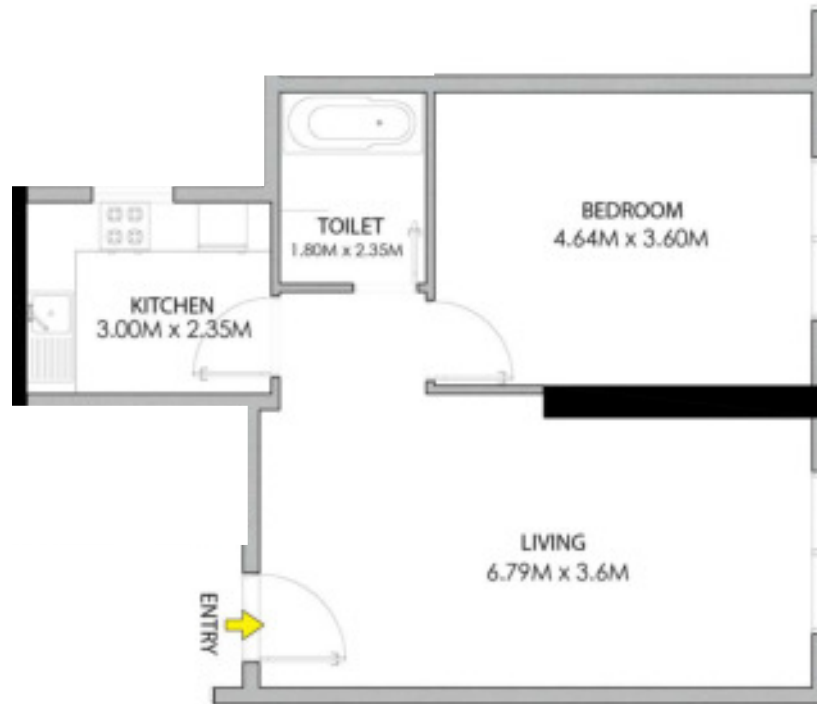

1 BEDROOM TYPE – 09
12- SERIES

غرفة نوم

TOTAL AREA: 813.09 SQFT