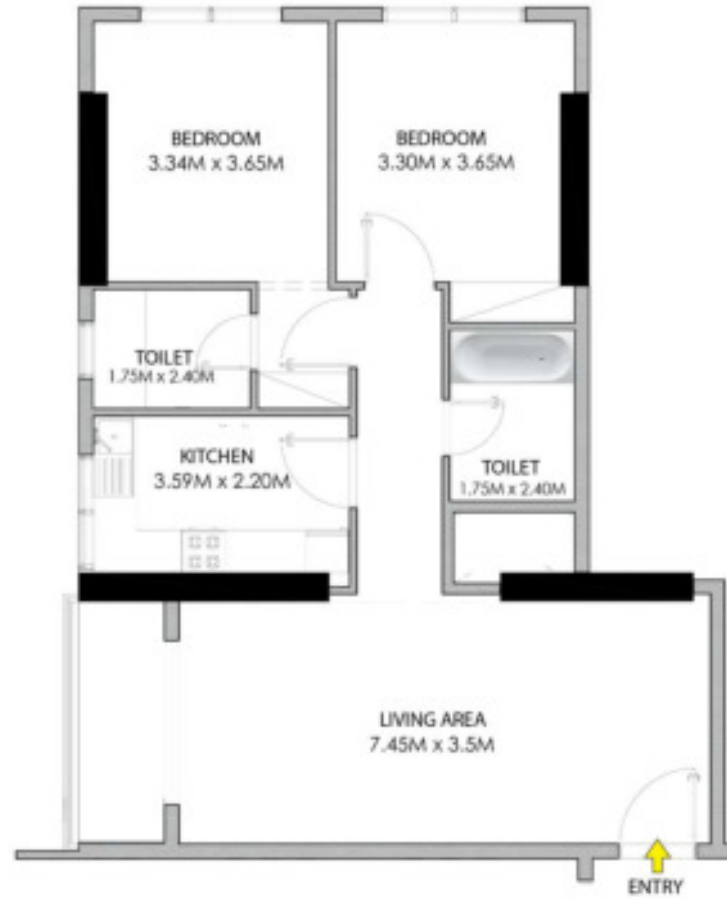

2 BEDROOM TYPE – 01  
02- SERIES

غرفة نوم 2

TOTAL AREA: 1204.52 SQFT