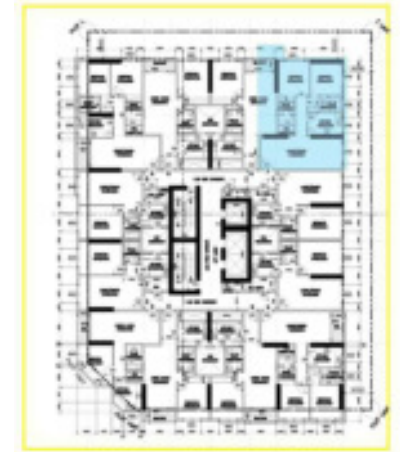

2 BEDROOM TYPE – 01  
02- SERIES

غرفة نوم 2

TOTAL AREA: 1204.52 SQFT