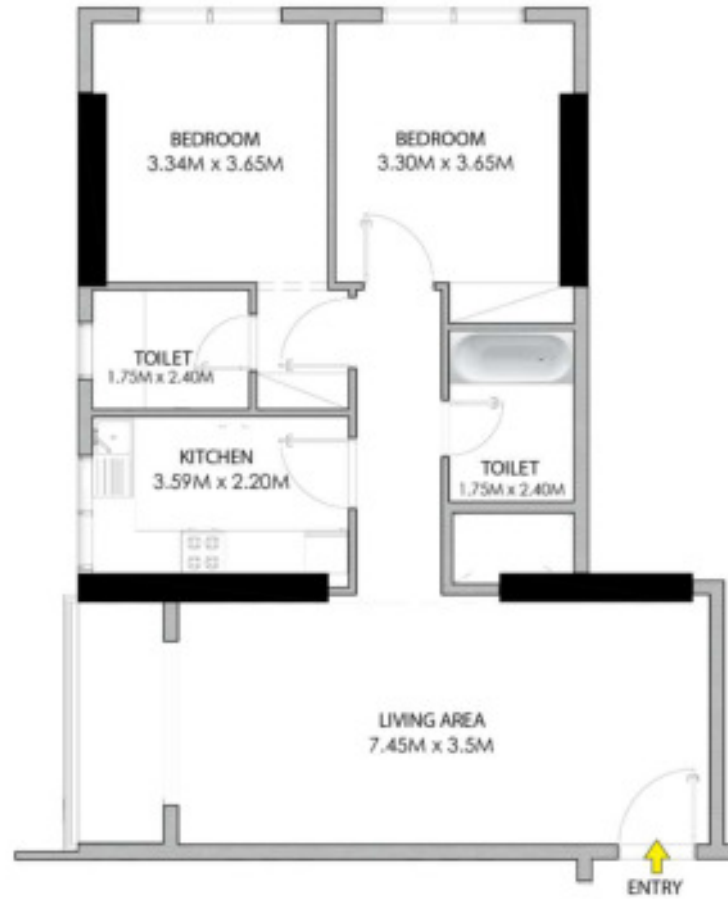

2 BEDROOM TYPE – 02
05- SERIES

2 غرفة نوم

TOTAL AREA: 1202.21 SQFT