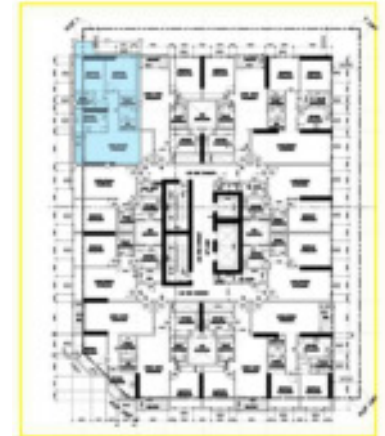

2 BEDROOM TYPE – 02
05- SERIES

2 غرفة نوم

TOTAL AREA: 1202.21 SQFT