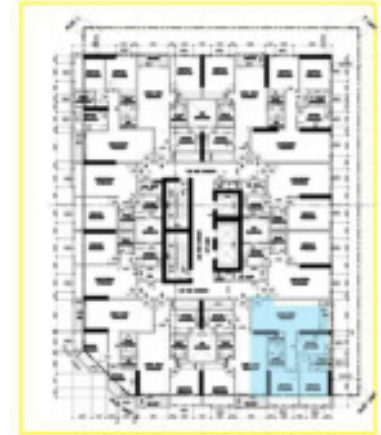

2 BEDROOM TYPE – 03  
WITH BALCONY  
11- SERIES

2 غرفة نوم

TOTAL AREA: 1208.20 SQFT